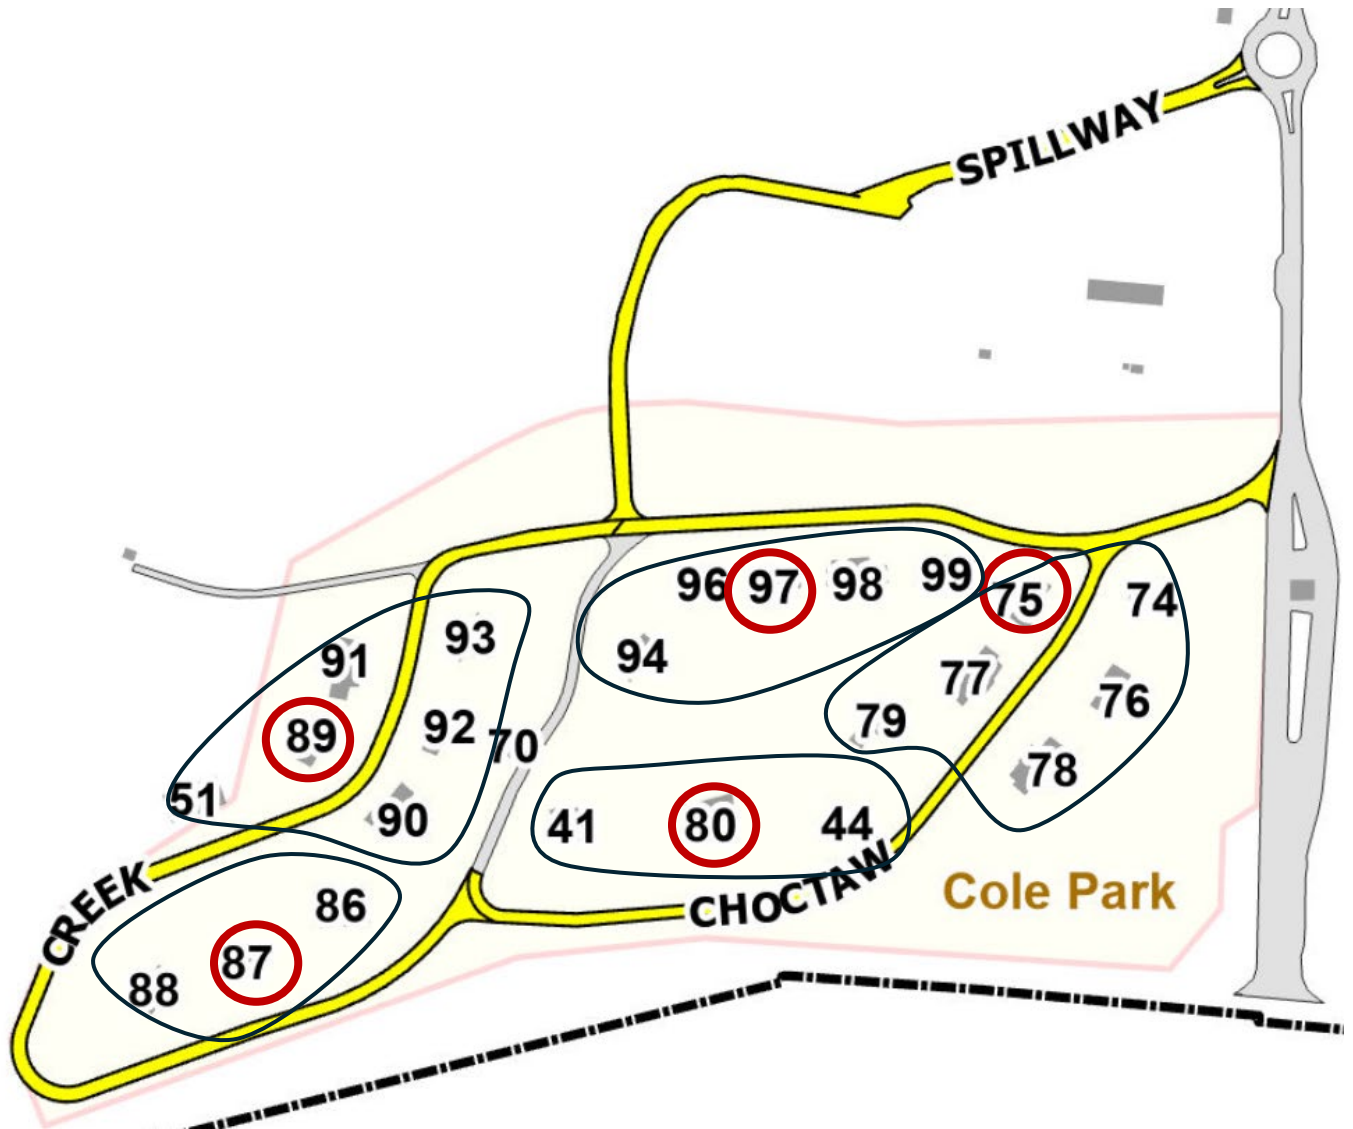

# Cole Park Lucas/MS/HS)

Indicates quarters assigned to the stop

Red circle marks the bus stop

# Drennan Park/New Drennan Park (Barsanti/Marshall)

Indicates quarters assigned to the stop

Green circle marks Barsanti bus stops  
Purple circle marks Marshall bus stops

# Turner Loop/Barkley Only

Indicates quarters assigned to the stop

# Werner 1500

Indicates quarters assigned to the stop

MS/HS Walking Zone

Lucas-Bus Zone

Red circle marks the bus stop