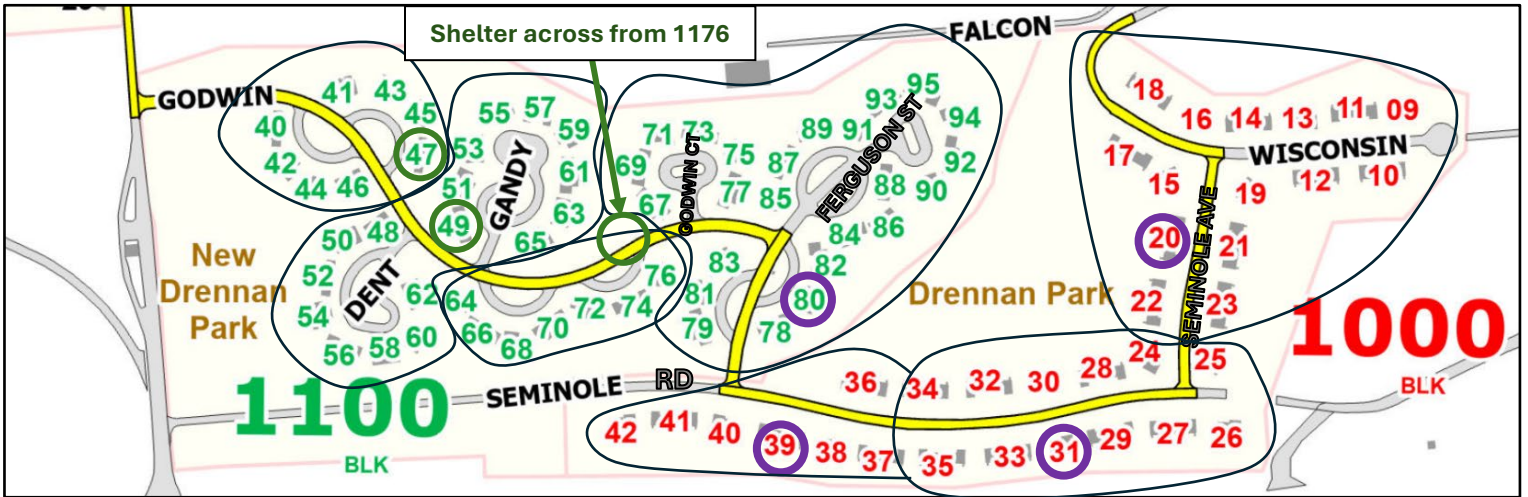

# Cole Park Lucas/MS/HS)

Indicates quarters assigned to the stop

Red circle marks the bus stop

# Drennan Park/New Drennan Park (Barsanti/Marshall)

Indicates quarters assigned to the stop

Green circle marks Barsanti bus stops  
Purple circle marks Marshall bus stops

# Turner Loop/Barkley Only

Indicates quarters assigned to the stop

# Werner 1500

Indicates quarters assigned to the stop

MS/HS Walking Zone

Lucas-Bus Zone

Red circle marks the bus stop