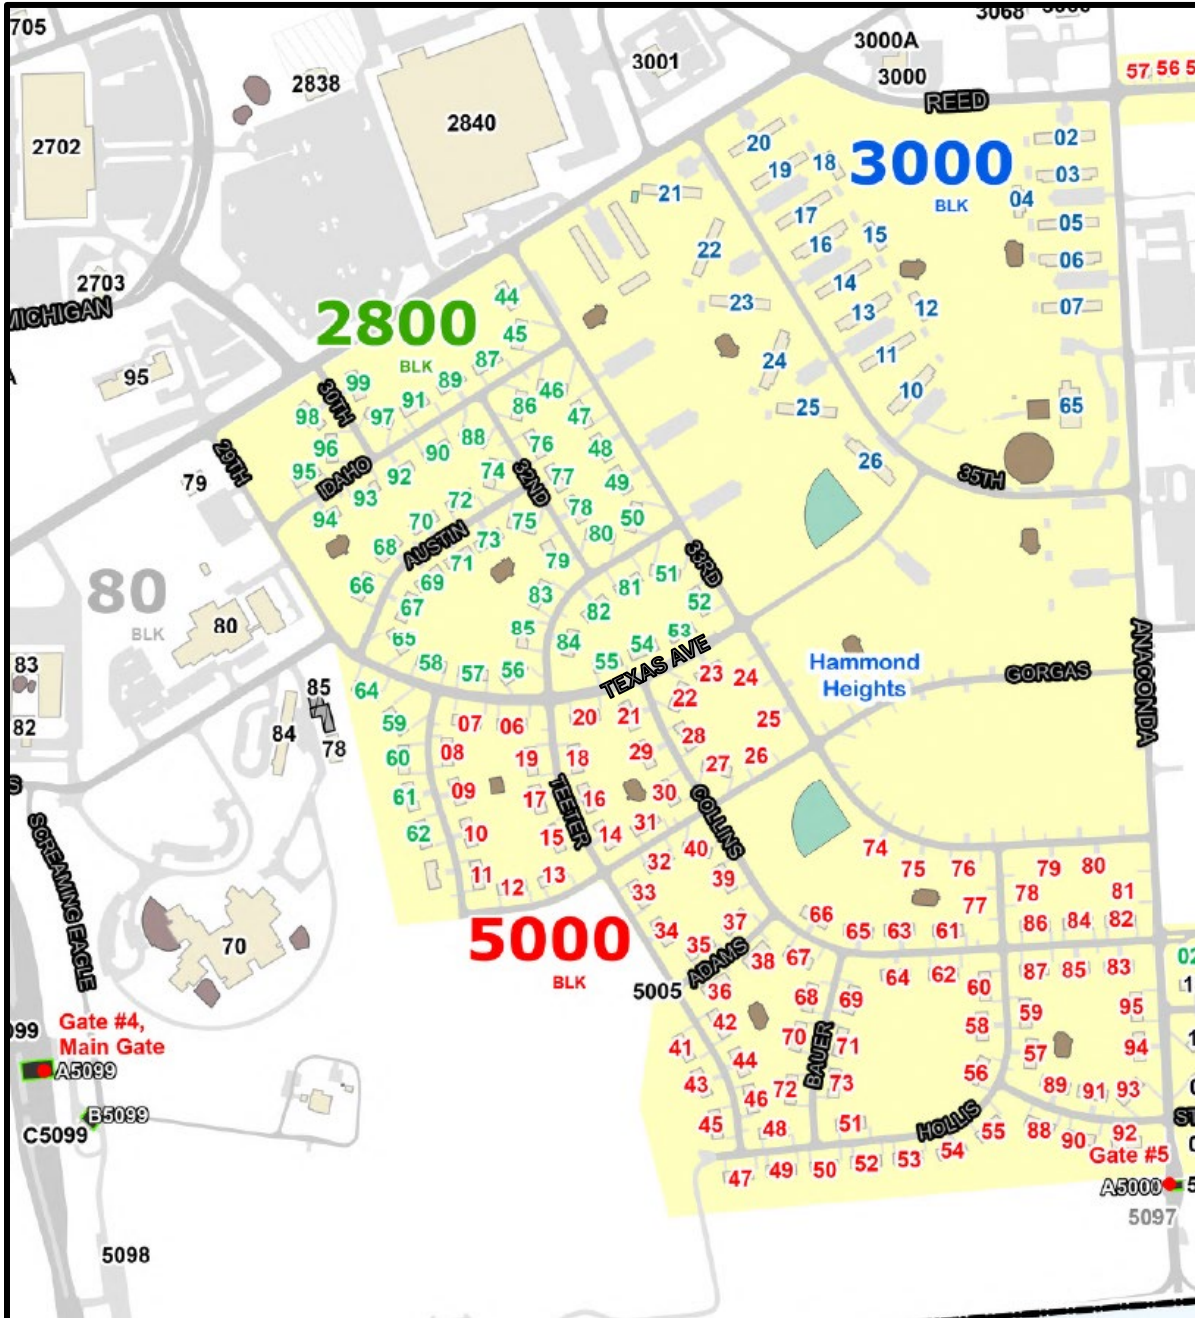

Hammond Heights-TBD (MS/HS only)