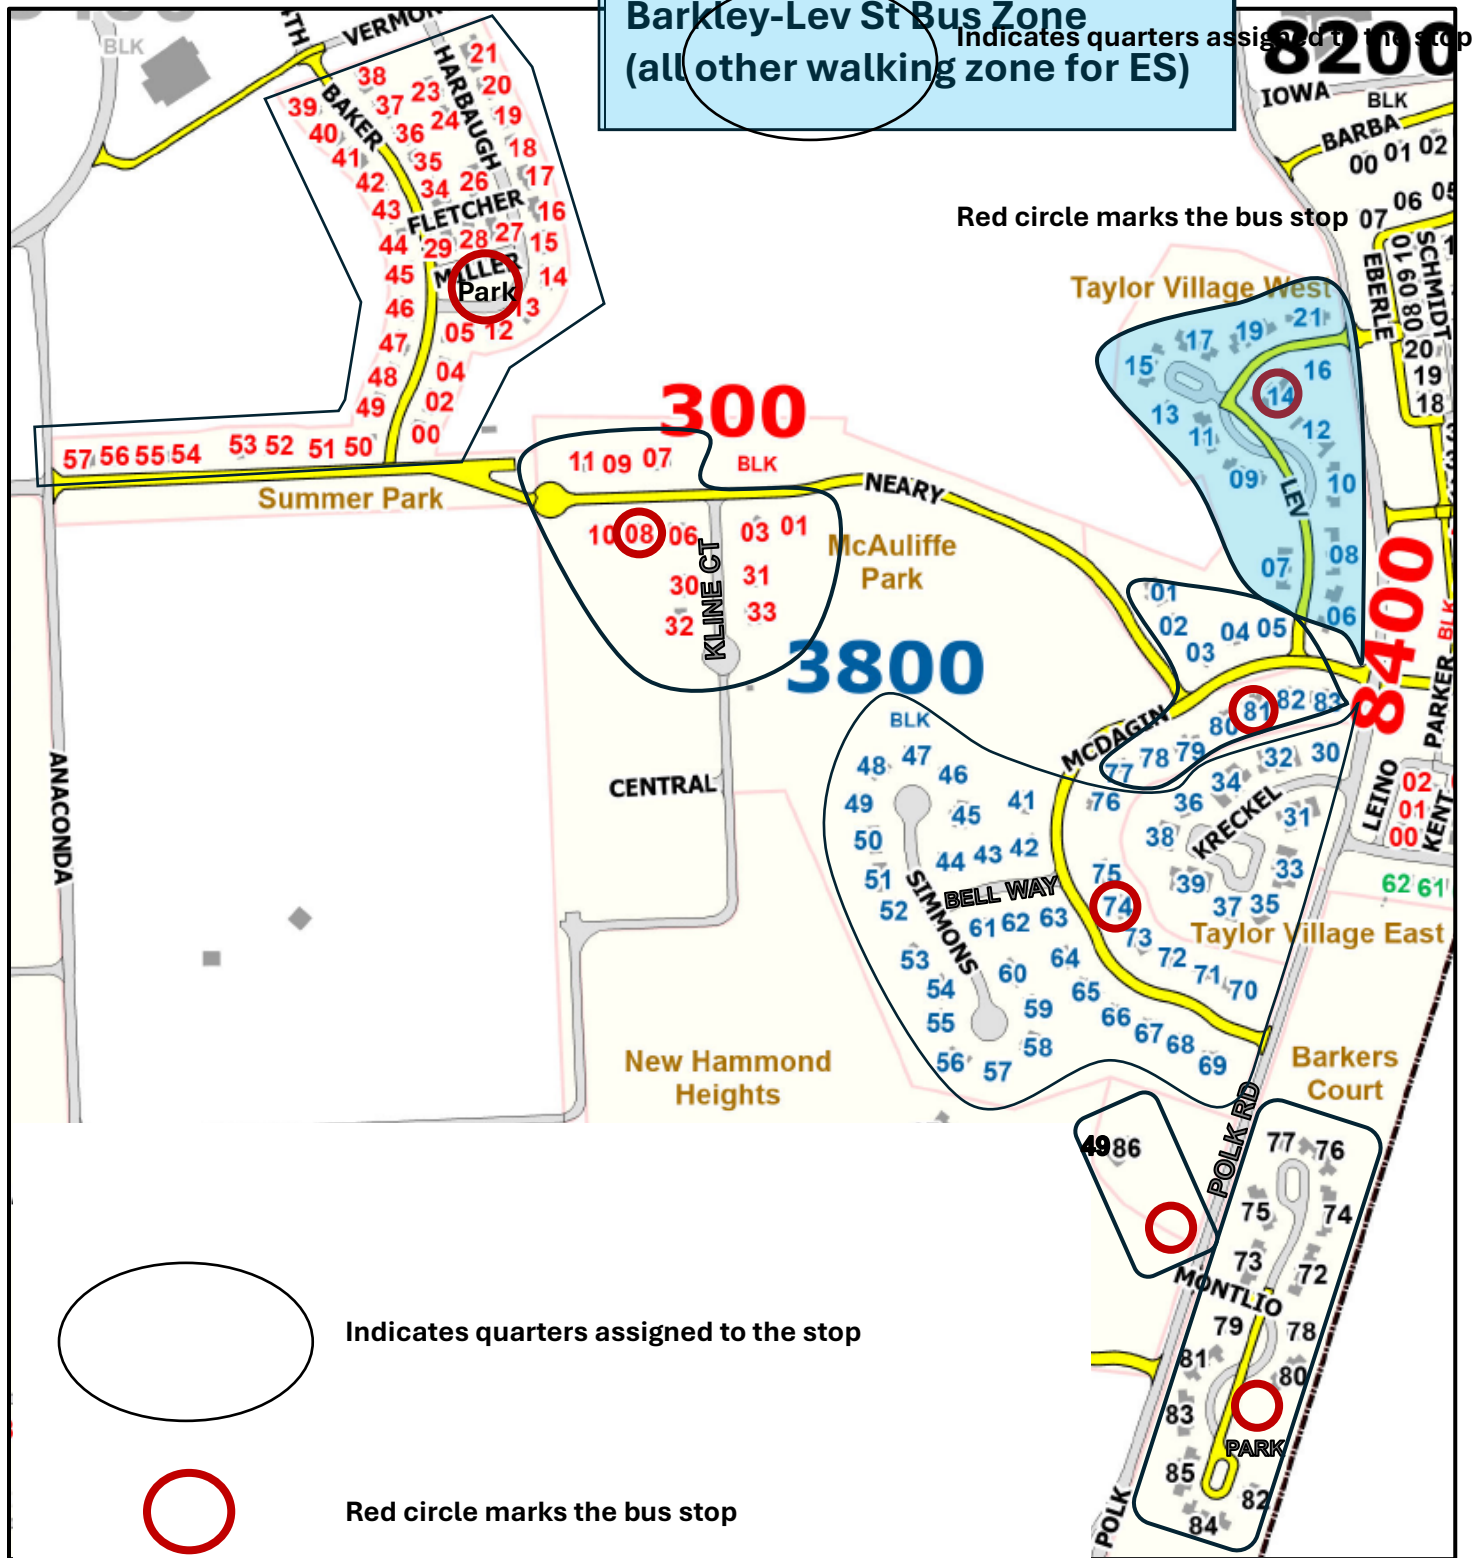

# Drennan Park/New Drennan Park (Barsanti/Marshall)

Indicates quarters assigned to the stop

Green circle marks Barsanti bus stops  
Purple circle marks Marshall bus stops

# Lee Park/Erevia Park (Lucas/MS/HS)

Outline indicates quarters assigned to the stop

Red circle marks the bus stop

# Barkers Ct/McAuliffe/Summers/Taylor Village East/West

**All-MS/HS Bus Zone**

**Barkley-Lev St Bus Zone**  
(all other walking zone for ES)

# Turner Loop/Barkley Only

Indicates quarters assigned to the stop