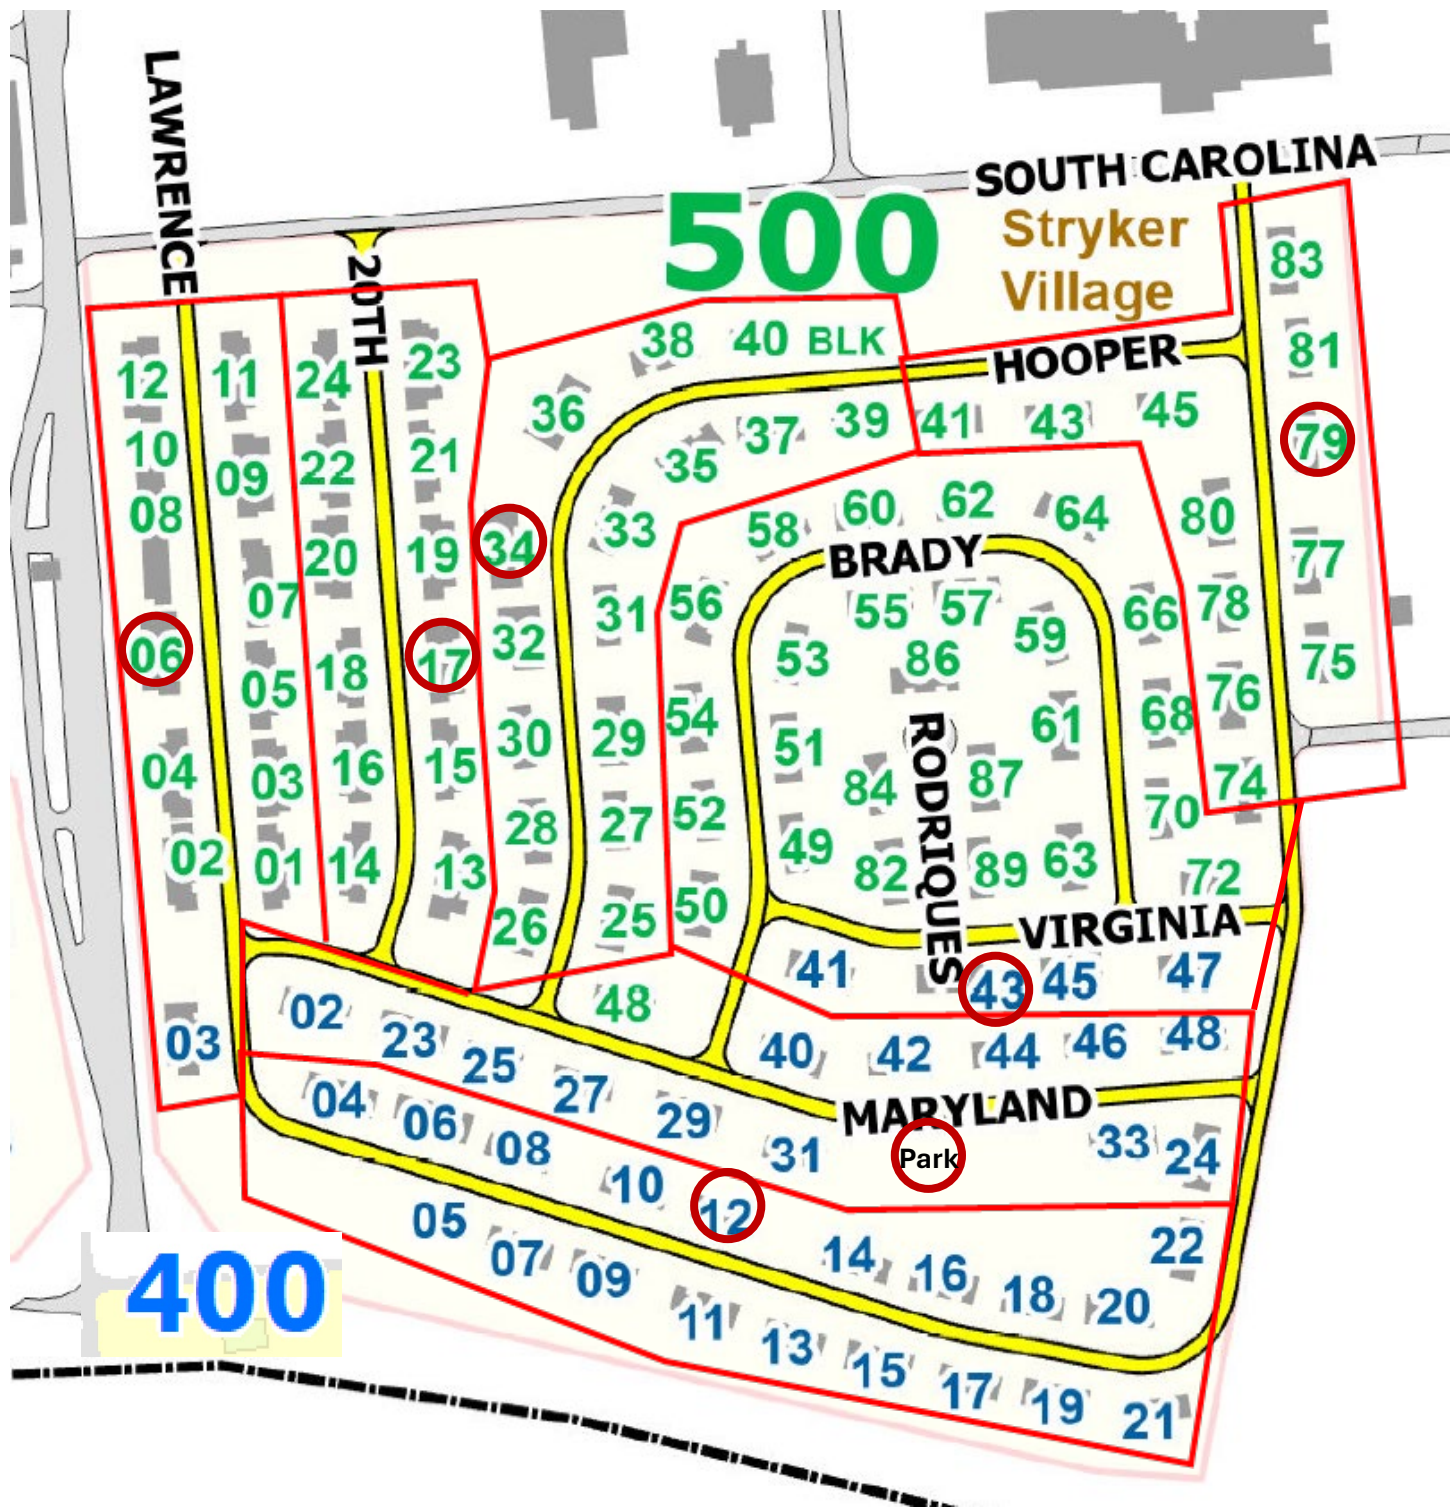

# Barkers Ct/McAuliffe/Summers/Taylor Village East/West

**All-MS/HS Bus Zone**

**Barkley-Lev St Bus Zone**  
(all other walking zone for ES)

# Turner Loop/Barkley Only

Indicates quarters assigned to the stop