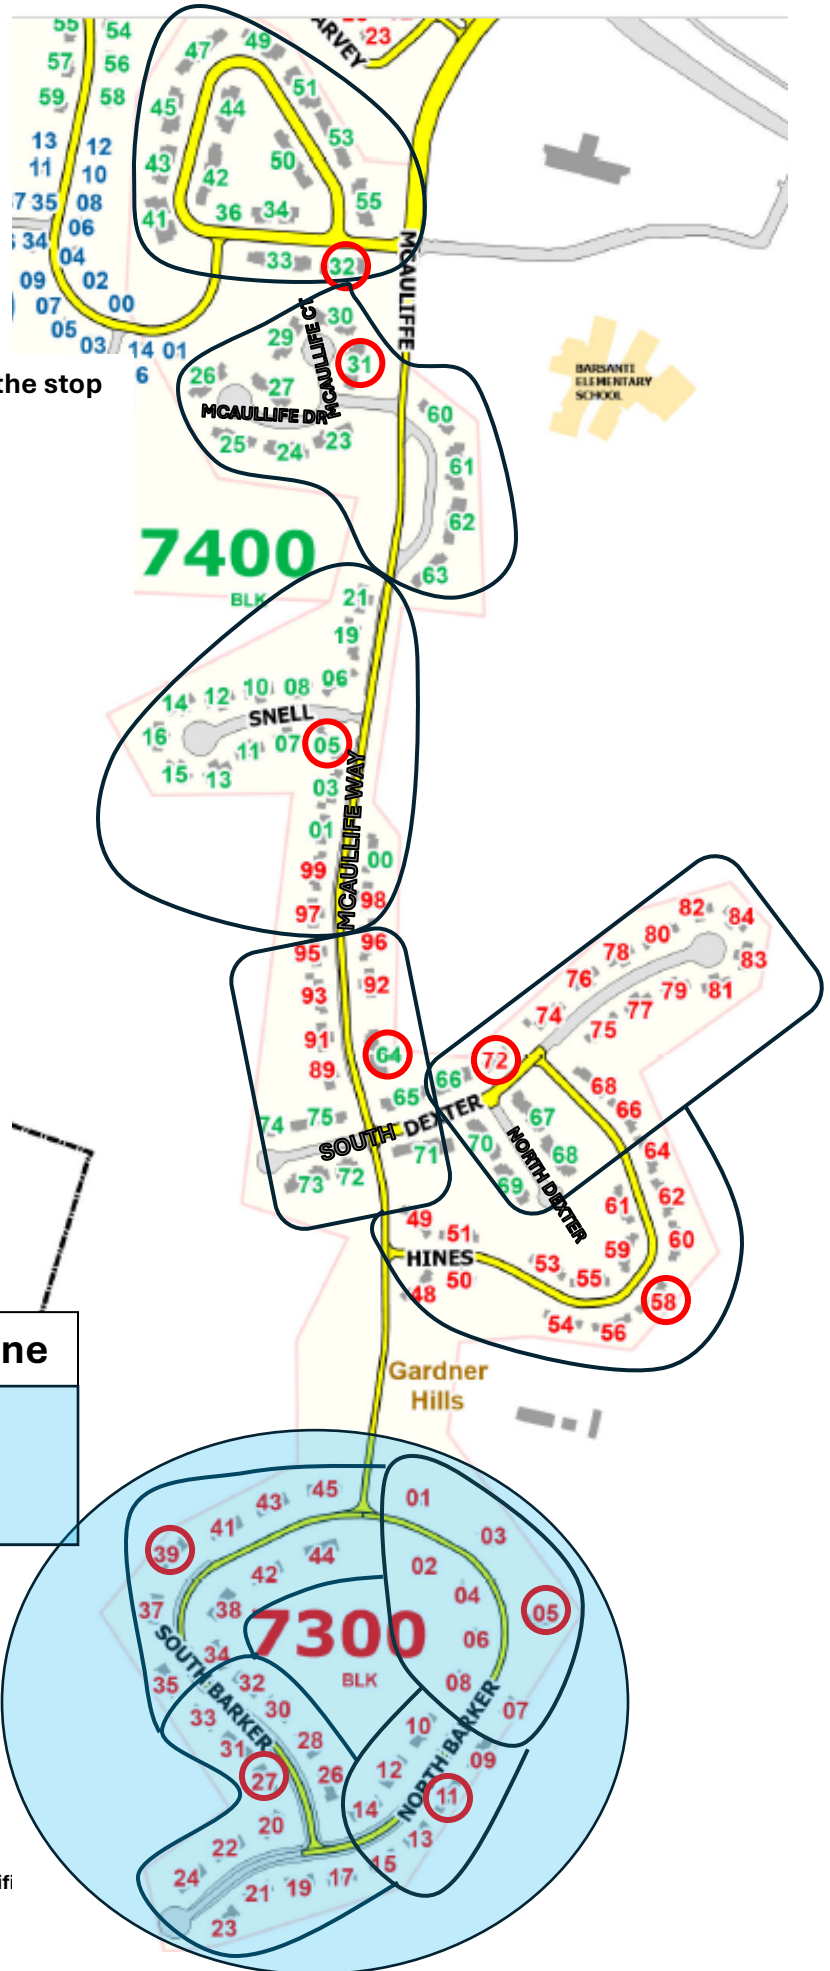

Gardner Hills

All of Gardner Hills-MS/HS Bus Zone

Barsanti-Barker Cir Bus Zone (all other walking zone for ES)