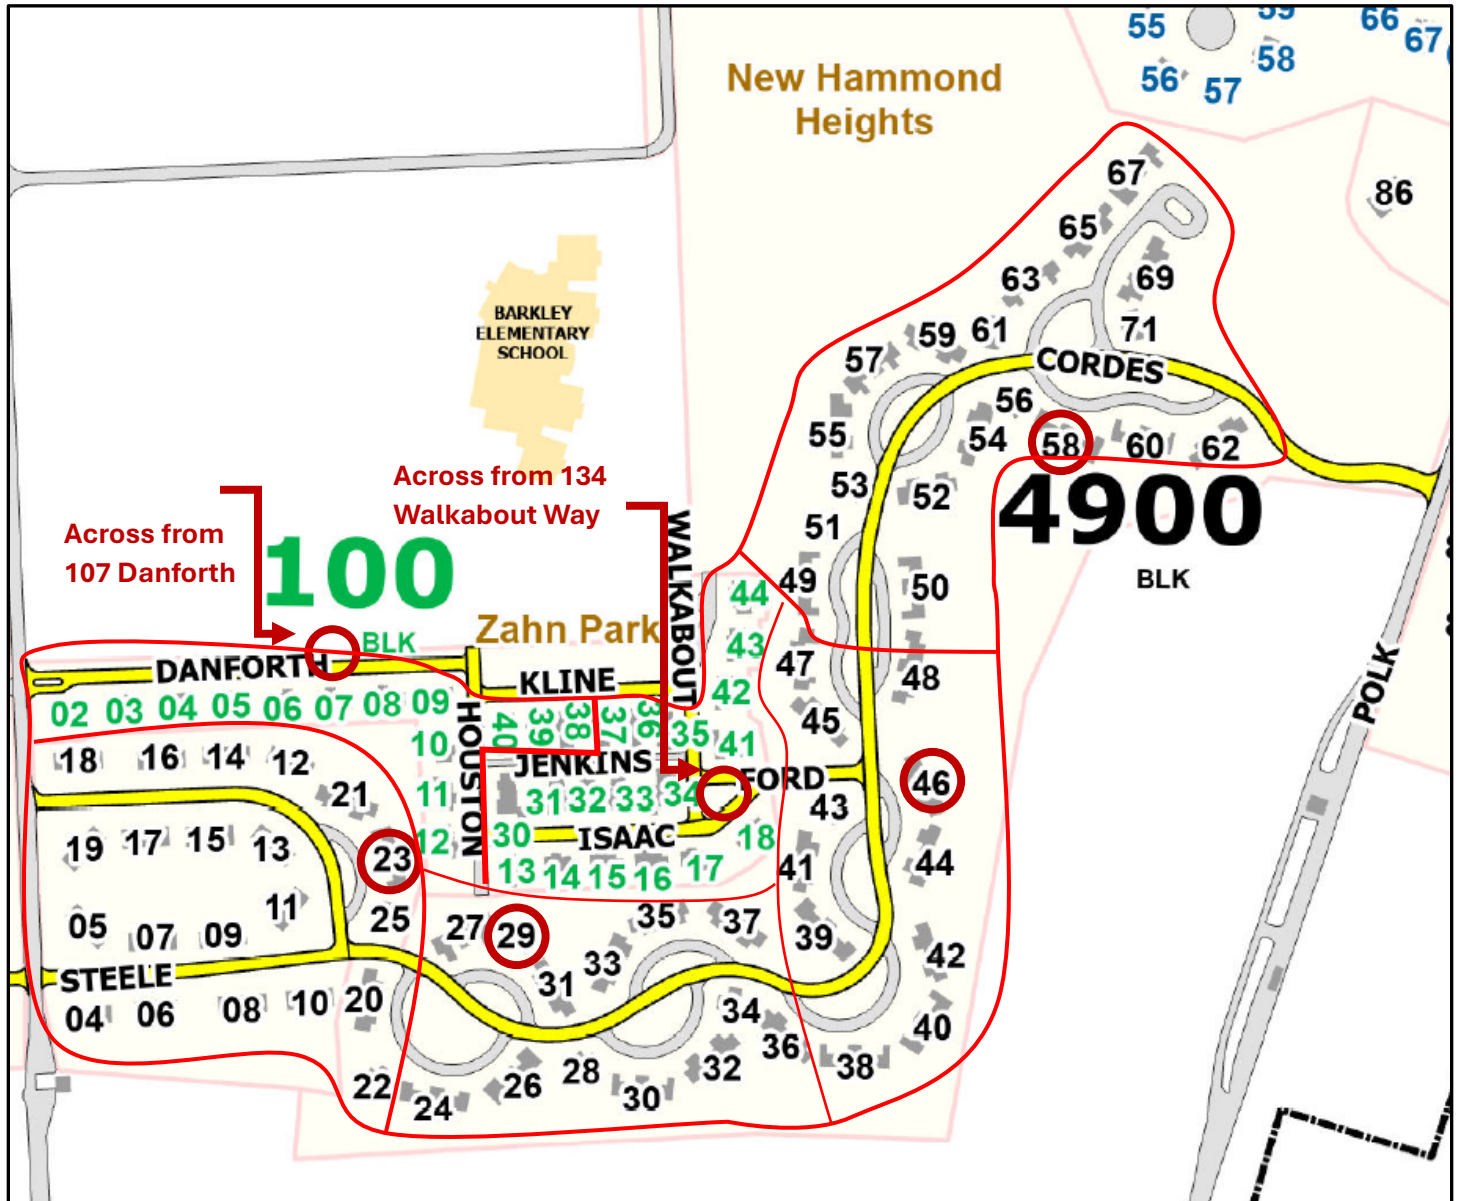

# Drennan Park/New Drennan Park (Barsanti/Marshall)

Indicates quarters assigned to the stop

Green circle marks Barsanti bus stops  
Purple circle marks Marshall bus stops

# Hammond Heights-TBD (MS/HS only)

# New Hammond Heights/Zahn Park (MS/HS only)

Indicates quarters assigned to the stop

Red circle marks the bus stop

# Turner Loop/Barkley Only

Indicates quarters assigned to the stop