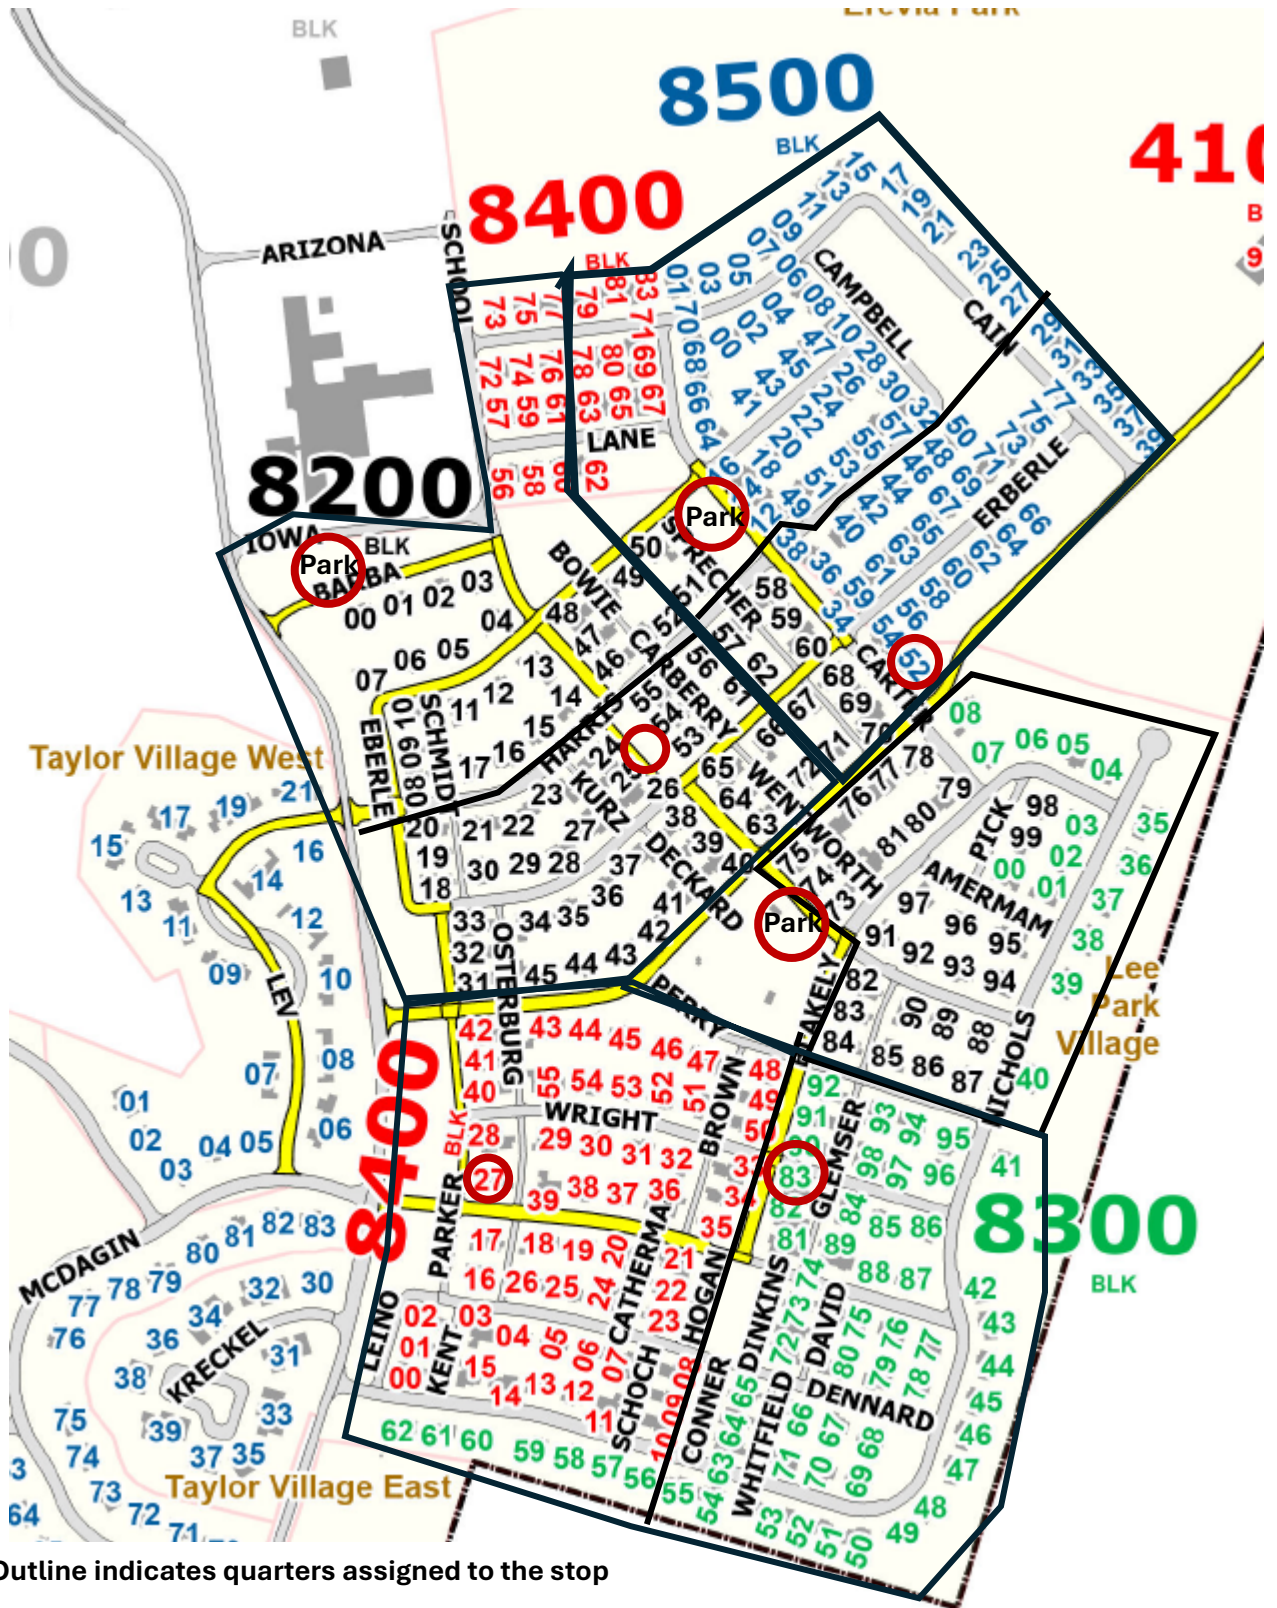

# Drennan Park/New Drennan Park (Barsanti/Marshall)

Indicates quarters assigned to the stop

Green circle marks Barsanti bus stops  
Purple circle marks Marshall bus stops

# New Hammond Heights/Zahn Park (MS/HS only)

Indicates quarters assigned to the stop

Red circle marks the bus stop

# Lee Park/Erevia Park (Lucas/MS/HS)

Outline indicates quarters assigned to the stop

Red circle marks the bus stop

# Turner Loop/Barkley Only

Indicates quarters assigned to the stop