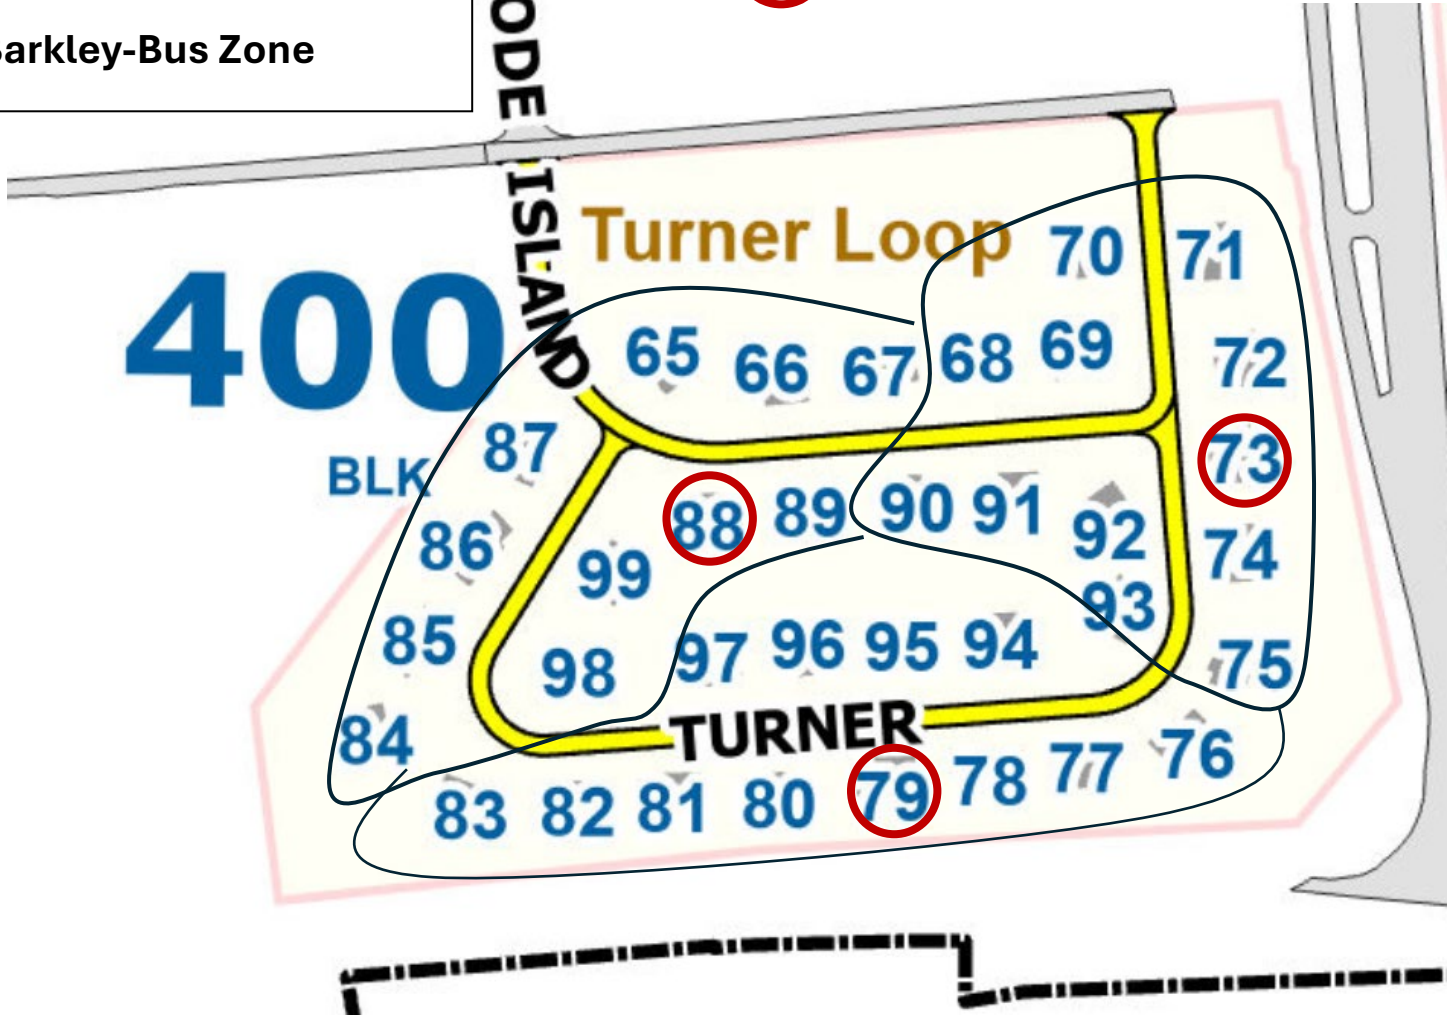

# Turner Loop/Barkley Only

Indicates quarters assigned to the stop

## ORIDA

HS/HS Walking Zone

Barkley-Bus Zone

Red circle marks the bus stop