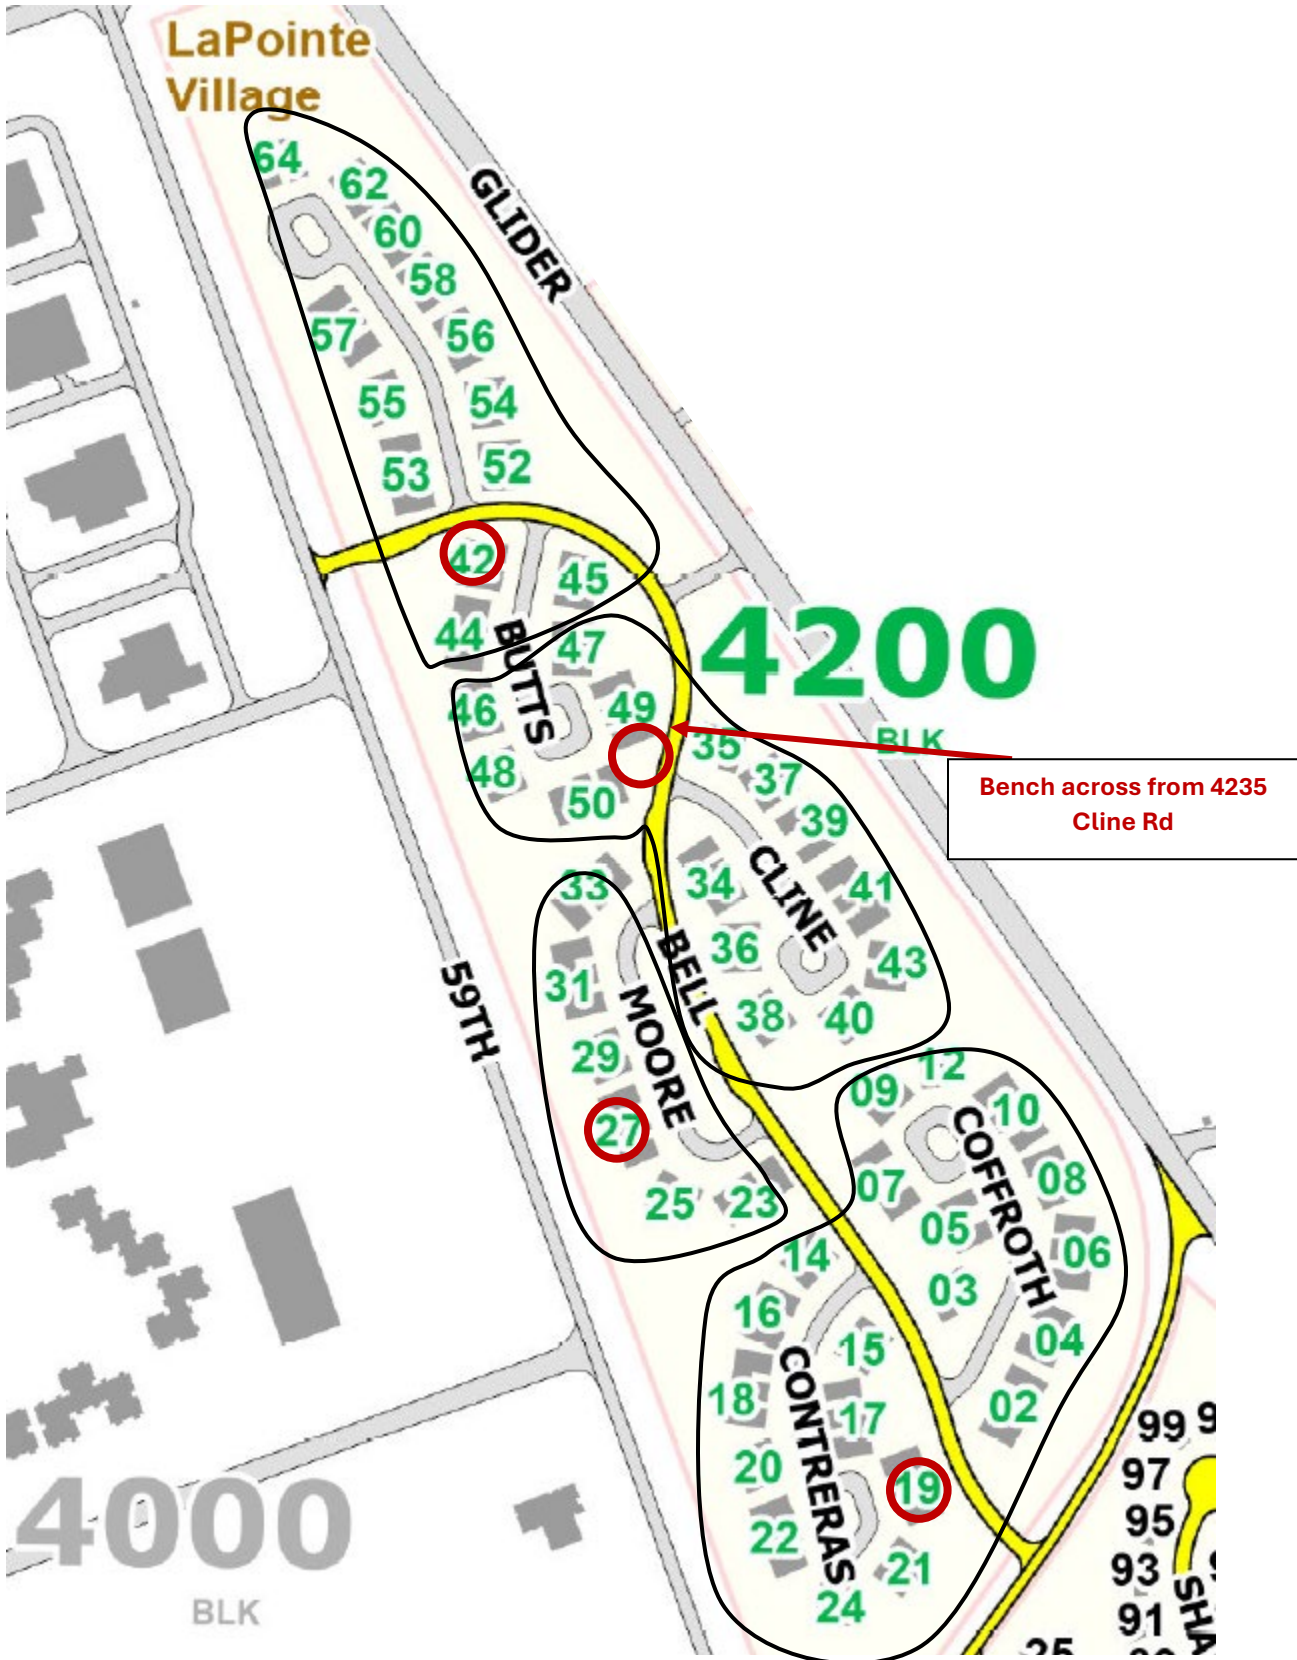

# Drennan Park/New Drennan Park (Barsanti/Marshall)

Indicates quarters assigned to the stop

Green circle marks Barsanti bus stops  
Purple circle marks Marshall bus stops

# New Hammond Heights/Zahn Park (MS/HS only)

Indicates quarters assigned to the stop

Red circle marks the bus stop

# Lee Park/Erevia Park (Lucas/MS/HS)

Outline indicates quarters assigned to the stop

Red circle marks the bus stop

# Turner Loop/Barkley Only

Indicates quarters assigned to the stop