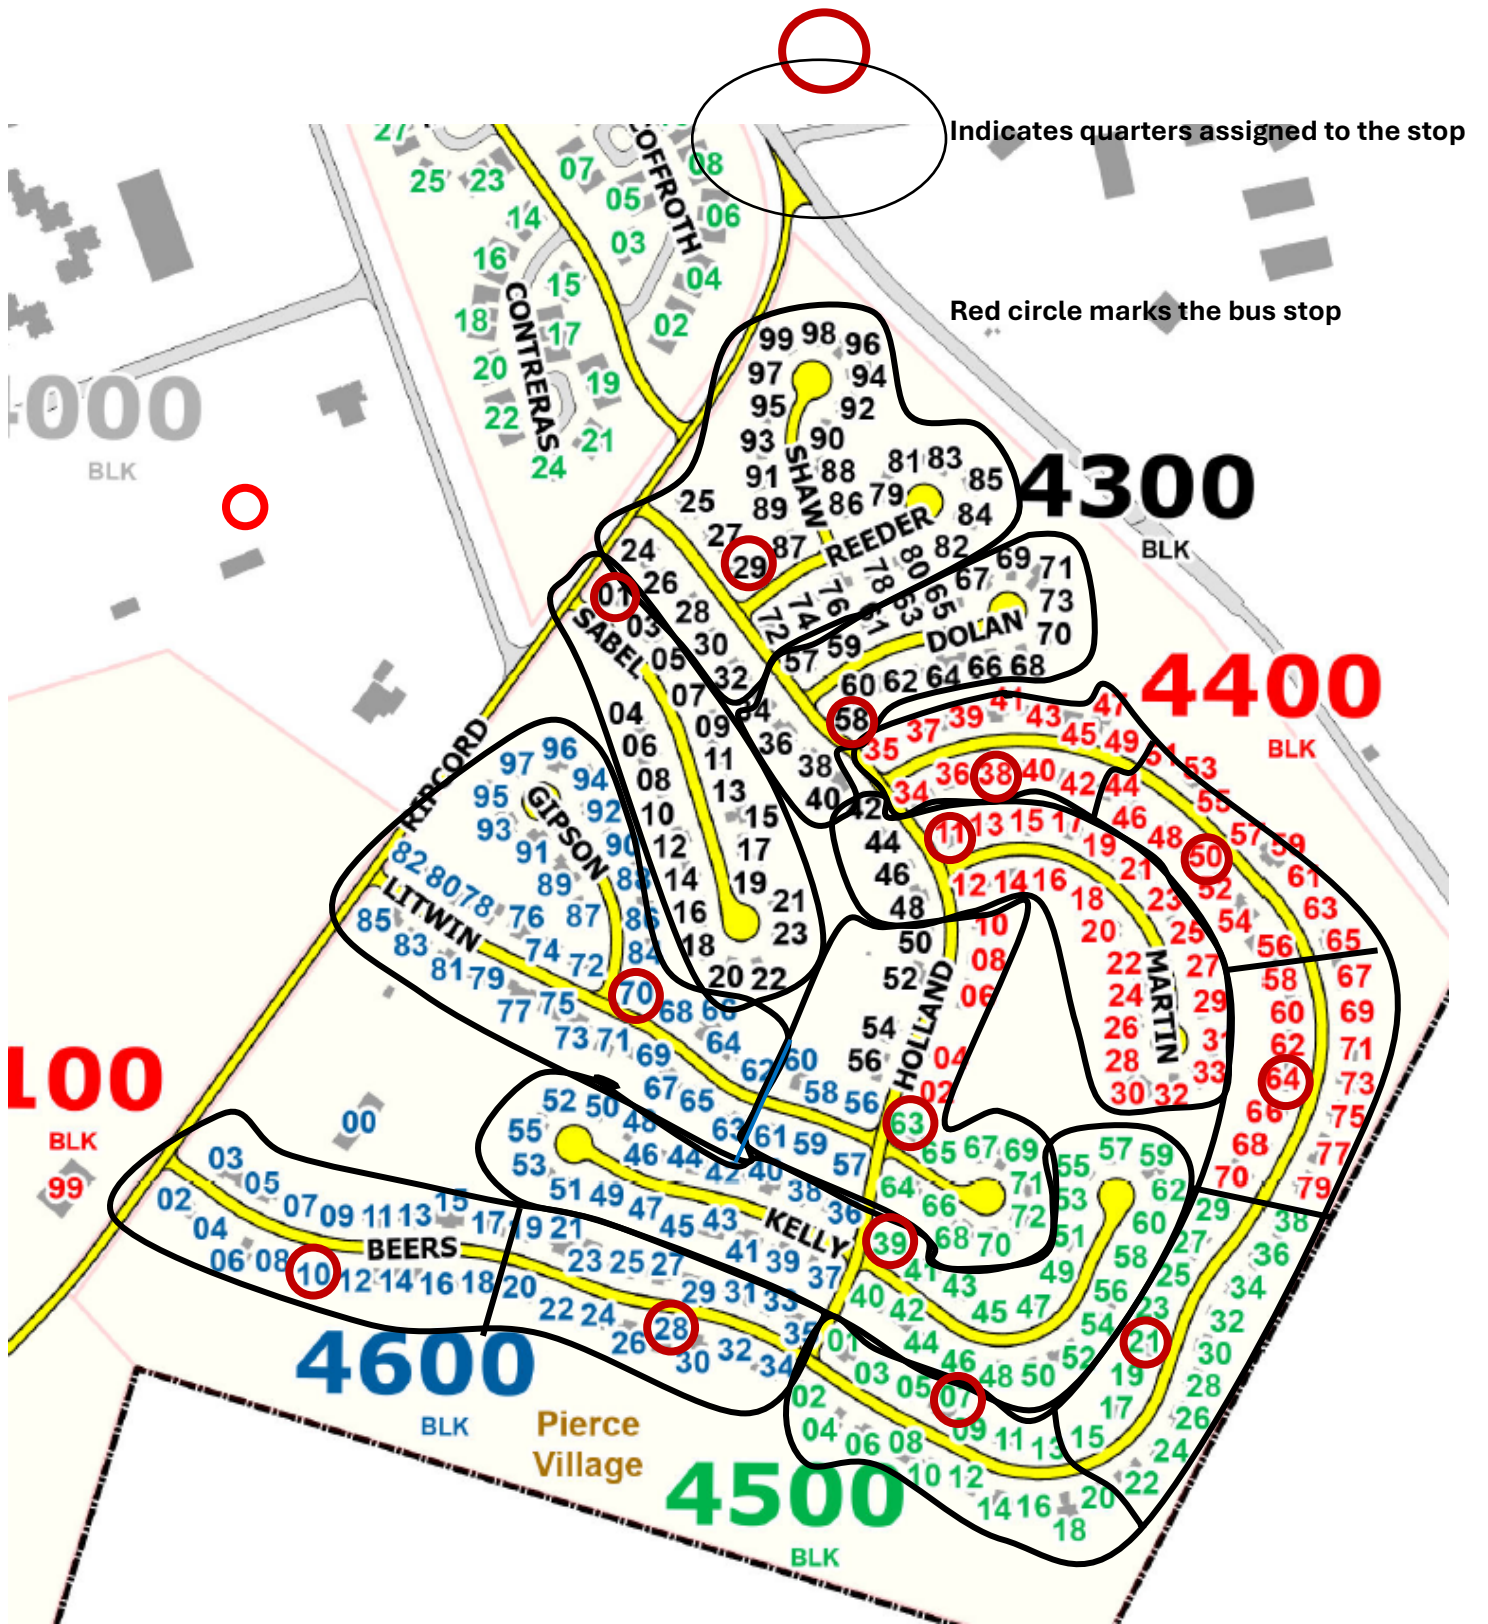

# Drennan Park/New Drennan Park (Barsanti/Marshall)

Indicates quarters assigned to the stop

Green circle marks Barsanti bus stops  
Purple circle marks Marshall bus stops

# Lee Park/Erevia Park (Lucas/MS/HS)

Outline indicates quarters assigned to the stop

Red circle marks the bus stop

# Barkers Ct/McAuliffe/Summers/Taylor Village East/West

**All-MS/HS Bus Zone**

**Barkley-Lev St Bus Zone**  
(all other walking zone for ES)

# Turner Loop/Barkley Only

Indicates quarters assigned to the stop